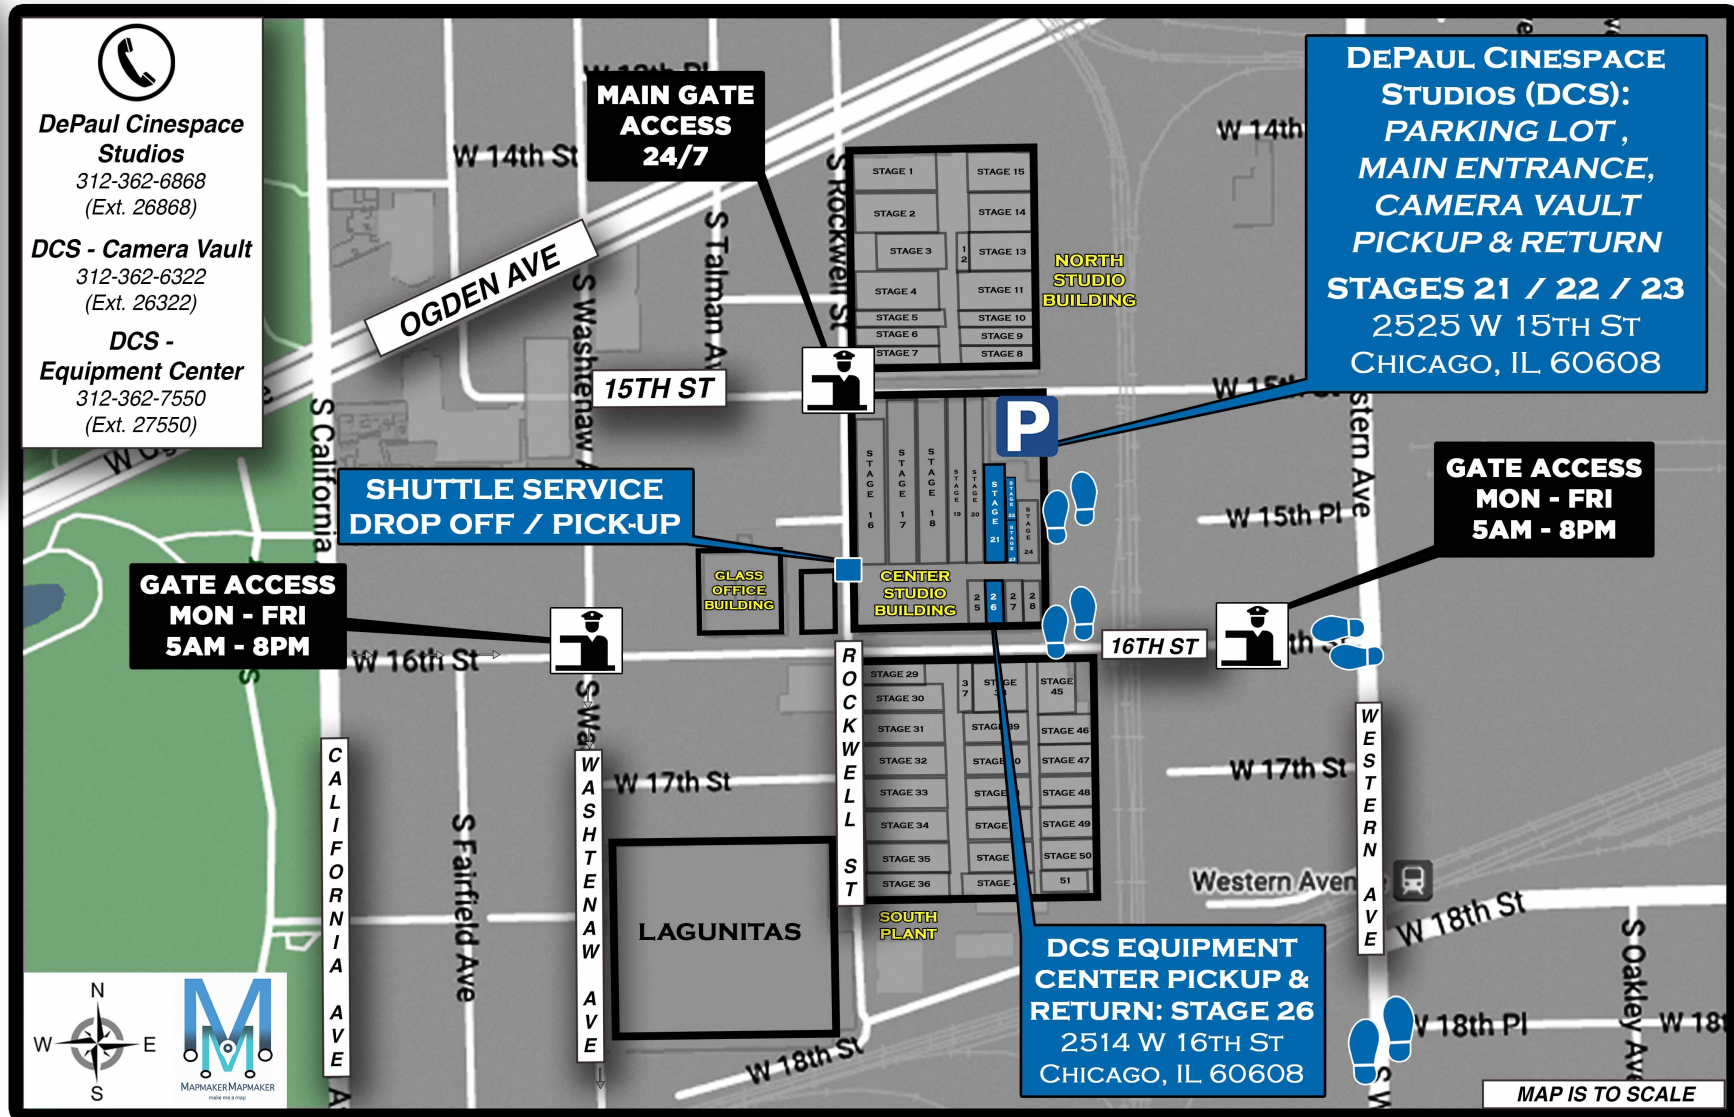

* DEPAUL * CINESPACE * STUDIOS *

DEPAUL CINESPACE STUDIOS MAP

FROM I-90 E / I-94 E TO PARKING

1. Head SOUTHEAST on I-90 E / I-94 E
  2. Take Exit 51H to Merge onto I-290 W
  3. Take Exit 28A for Damen Ave
  4. Turn LEFT onto Damen Ave
  5. Take a SLIGHT RIGHT onto Ogden Ave
  6. Turn LEFT onto Rockwell St
  7. Turn LEFT onto 15th St
2. Turn RIGHT into the DePaul Surface Lot. Enter stages through door off 15th St.

FROM I-290 E TO PARKING TO PARKING

1. Head EAST on I-290 E
  2. Take Exit 27C toward Western Ave
  3. Continue onto Congress Pkwy
  4. Turn RIGHT onto Western Ave
  5. Turn RIGHT onto Ogden Ave
  6. Turn LEFT onto Rockwell St
  7. Turn LEFT onto 15th St
2. Turn RIGHT into the DePaul Surface Lot. Enter stages through door off 15th St.

FROM LAKE SHORE DR (US-41 S) TO PARKING

1. Head SOUTH on U.S. 41 S/Lake Shore Dr
  2. Turn RIGHT onto Roosevelt Rd
  3. Take a SLIGHT LEFT onto Ogden Ave
  4. Turn LEFT onto Rockwell St
  5. Turn LEFT onto 15th St
2. Turn RIGHT into the DePaul Surface Lot. Enter stages through door off 15th St.

PUBLIC TRANSIT FROM DEPAUL TO CINESPACE

1. Walk to ADAMS / WABASH PINK LINE (CTA)
  2. Take PINK LINE toward 54 / Cermak for 11 STOPS
  3. Exit at WESTERN PINK LINE
  4. WALK NORTH on Western Ave
  5. Turn LEFT onto 16th St
2. Turn right up the alleyway to the upper parking lot and walk through the turn style and down the stairs to the DePaul Surface Lot

NEAREST TRANSIT

18 16th-18th

PINK LINE - WESTERN or CALIFORNIA

150 ft
0.6 mi

DePaul Cinespace Studios
312-362-6868 (Ext. 26868)

DCS - Camera Vault
312-362-6322 (Ext. 26322)

DCS - Equipment Center
312-362-7550 (Ext. 27550)

DEPAUL CINESPACE STUDIOS (DCS):
PARKING LOT,
MAIN ENTRANCE,
CAMERA VAULT
PICKUP & RETURN
STAGES 21 / 22 / 23
2525 W 15TH ST
CHICAGO, IL 60608

DCS EQUIPMENT CENTER PICKUP & RETURN: STAGE 26
2514 W 16TH ST
CHICAGO, IL 60608

Nearest Hospital:

Rush University Medical Center
1653 W Congress Pkwy
Chicago, IL 60612
ER: 312-942-6428

LOCATION INFO:

DePaul Cinespace Studios (DCS):
Cinespace - Stages 21 / 22 / 23
2525 W 15th St
Chicago, IL 60608